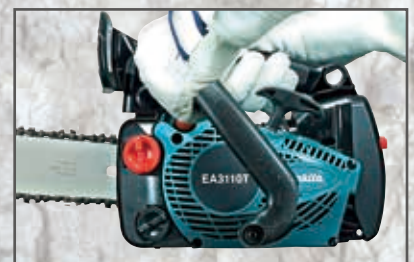

Satisfy Professional's Needs

Petrol Chain Saw EA3110T 250, 300mm (10, 12")

Powered by
30.1ml
2-stroke engine

Compact and lightweight body for better handling

In compliance with strict exhaust emission regulations