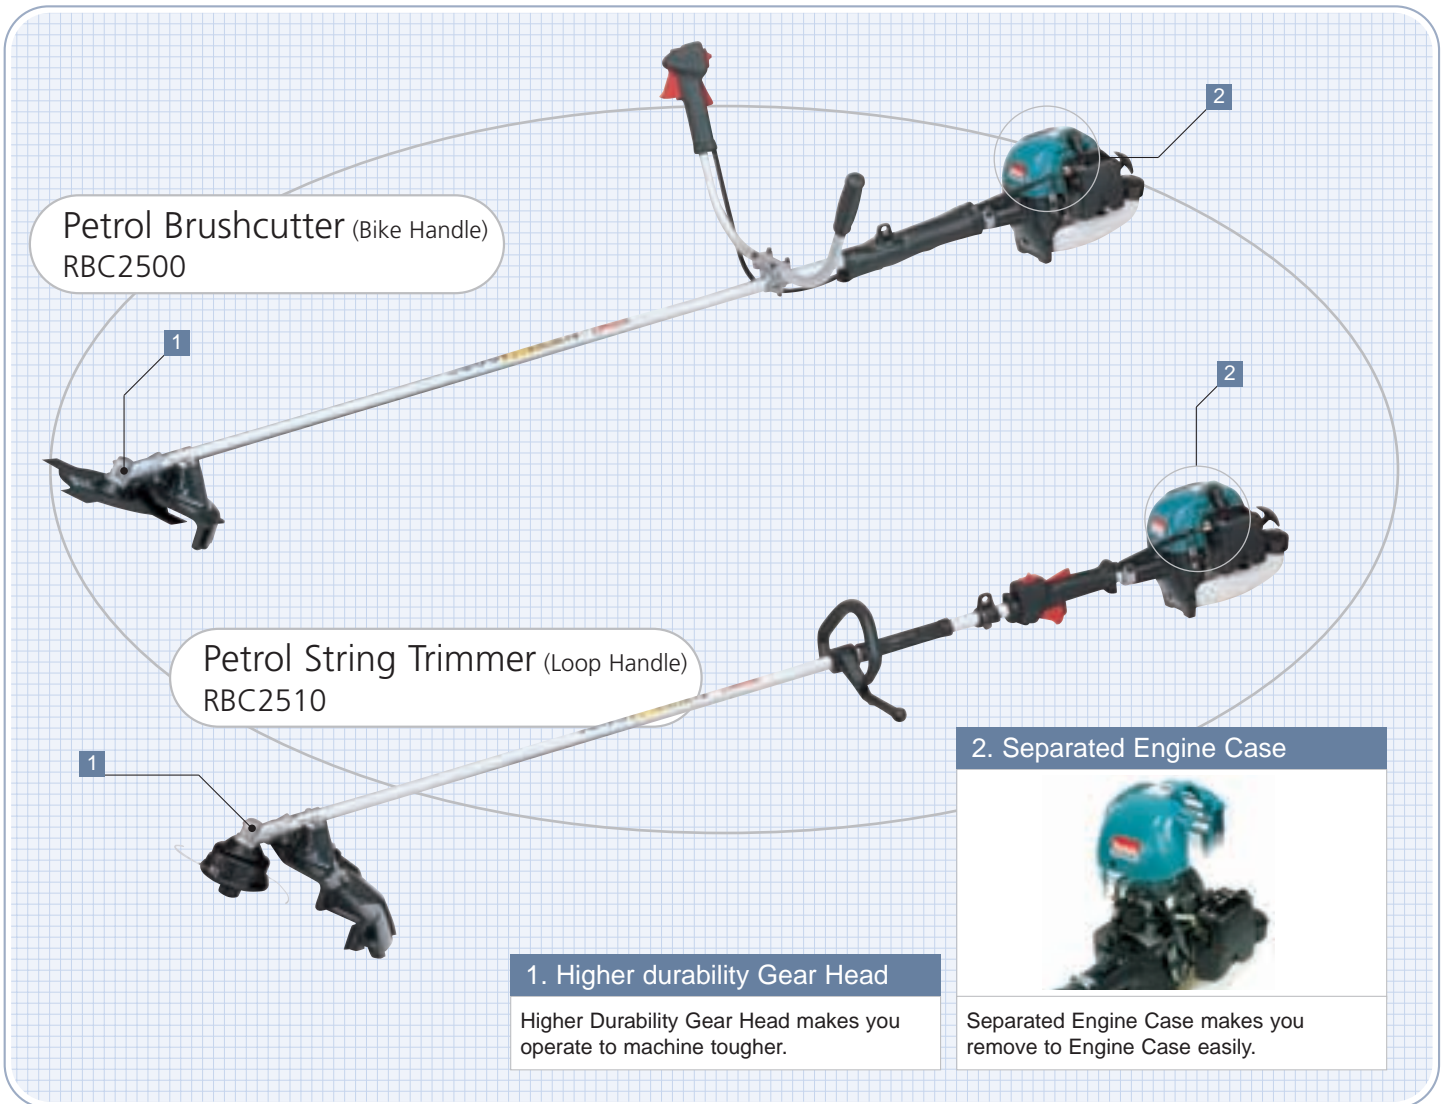

## Petrol Brushcutter (Bike Handle)

Model RBC2500

## Petrol String Trimmer (Loop Handle)

Model RBC2510

25cc 2-stroke Brushcutter series are now launched for professionals. These professional's new 25cc 2-stroke engine will meet any requirements for your job.

## Standard equipment

RBC2500	Parts No.
Band Ass'y	6197003002
Cutter	B-01878
Cutter Cover	6418500701
Tool	6119019001

RBC2510	Parts No.
Band Ass'y	6197003002
Nylon Cord Head	B-02945
Tool	6119019001

## Specifications

	RBC2500	RBC2510
Displacement	24.5 mL (1.5 cu.in)	24.5 mL (1.5 cu.in)
Fuel tank	0.5 L	0.5 L
Carburetor	Diaphragm type	Diaphragm type
Ignition system	Solid state Ignition	Solid state Ignition
Dry weight	4.5 kg (9.9 lbs)•	4.4 kg (9.7 lbs)•
Overall length	1,770 mm x 620 mm x 410 mm (69-3/4" x 24-3/8" x 16-1/8")	1,770 mm x 340 mm x 220 mm (69-3/4" x 13-3/8" x 8-5/8")
		• without blade, band and fuel